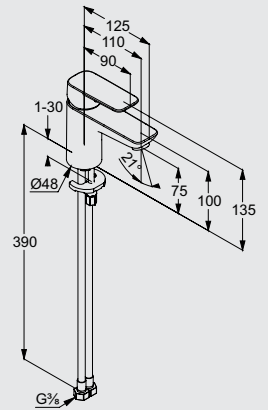

Scope of supply

Mixer tap
Flexible hoses
Mounting accessories

Customers also purchased

Pure&Style shower mixer
KL404190575 (with diverter)

Pure&Style shower mixer
KL404200575