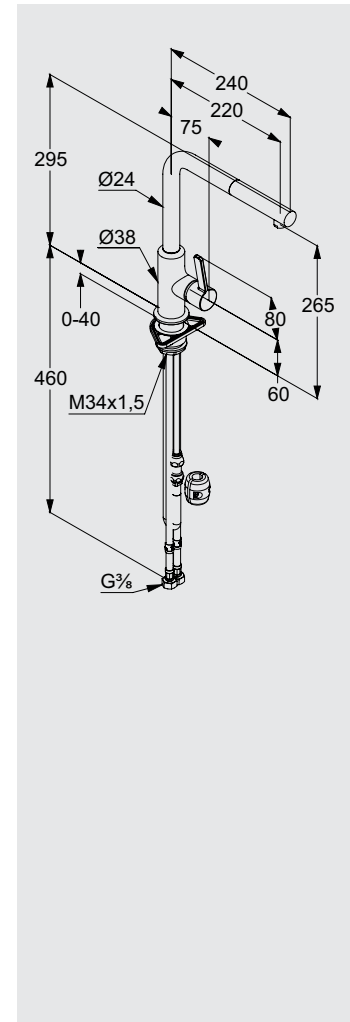

Regulating angle valve  
SL054350699