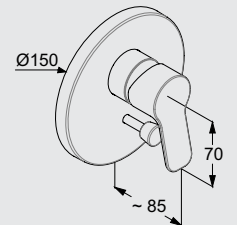

Scope of supply

Mixer tap
Mounting accessories

Customers also purchased

Pure&Easy Basin Mixer
KL373870565

Pure&Easy Basin Mixer
KL370240565