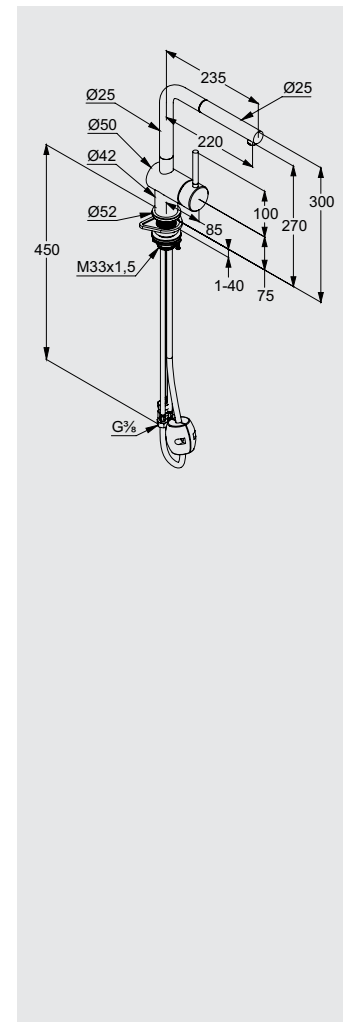

Scope of supply

- Mixer tap
- Flexible hoses
- Mounting accessories