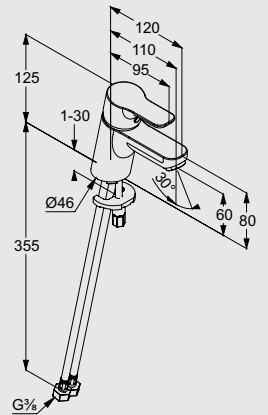

Customers also purchased

Pure&Easy shower mixer
KL374190565 (with diverter)

Pure&Easy shower mixer
KL374200565

Pure&Easy bath mixer
KL376810565

Scope of supply

Mixer tap
Flexible hoses
Mounting accessories