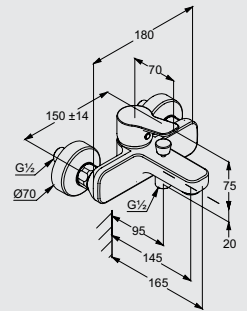

Scope of supply

Mixer tap
Mounting accessories

Customers also purchased

Pure&Easy Basin Mixer
KL373870565

Pure&Easy Basin Mixer
KL370240565