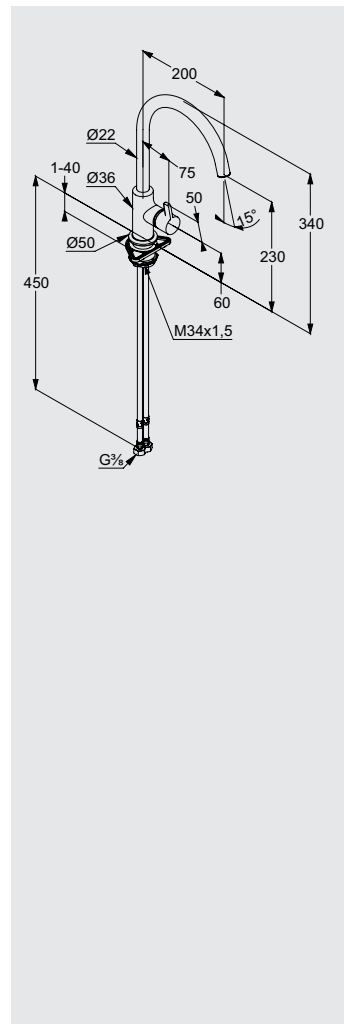

Scope of supply

- Mixer tap
- Flexible hoses
- Mounting accessories