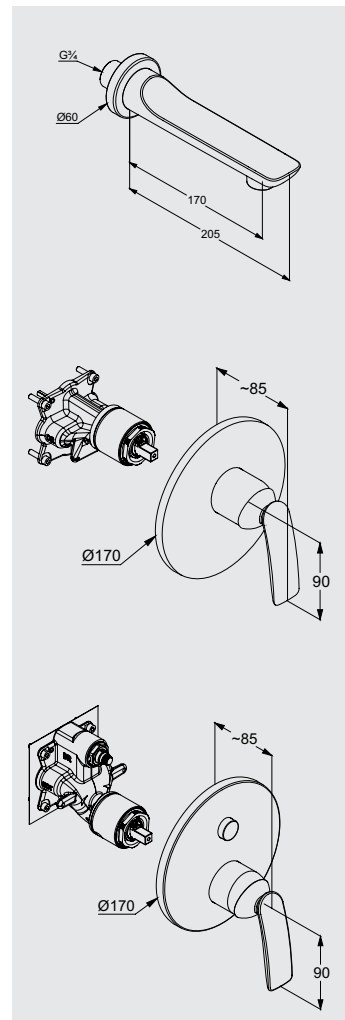

Scope of supply

Bath filler
Mounting accessories

Accessories & spares

Customers also purchased