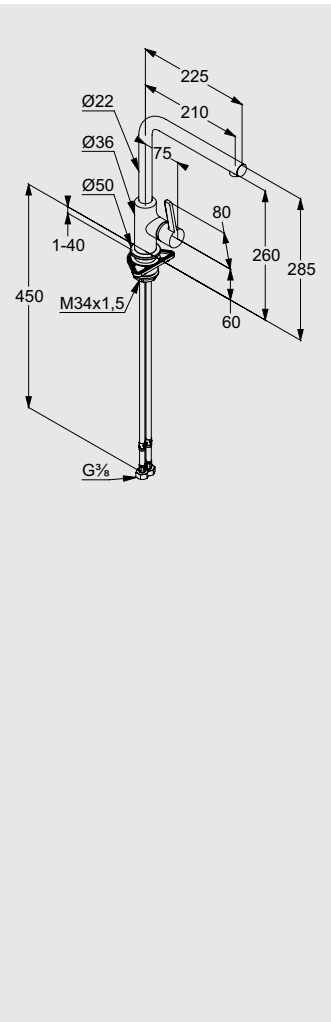

Scope of supply

- Mixer tap
- Flexible hoses
- Mounting accessories