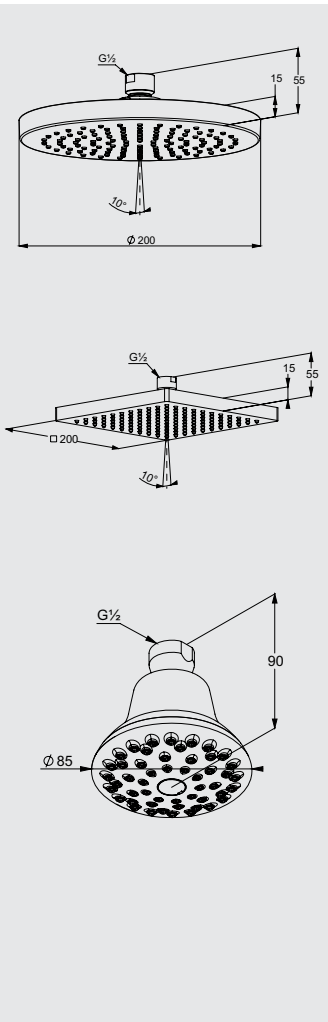

Scope of supply

Shower head