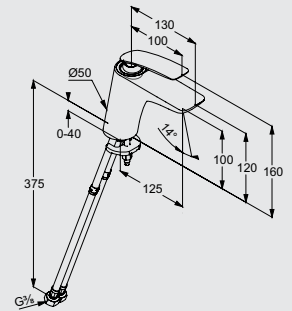

Customers also purchased

Balance mixer lever
KL526630575 (with diverter)

Balance mixer lever
KL526550575

Balance bath filler
KL5250305

Scope of supply

Mixer tap
Flexible hoses
Mounting accessories