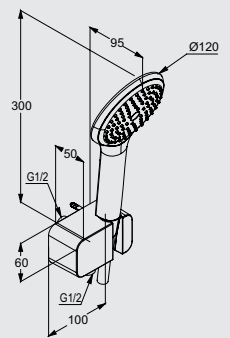

Scope of supply

Spray head
Kludi Suparaflex hose
Wall supply / holder