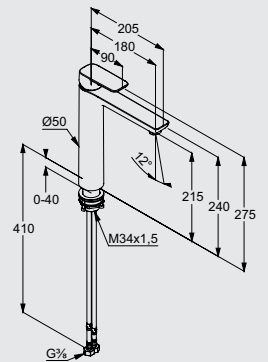

Scope of supply

Mixer tap
Flexible hoses
Mounting accessories

Customers also purchased

Pure&Style shower mixer
KL404190575 (with diverter)

Pure&Style shower mixer
KL404200575