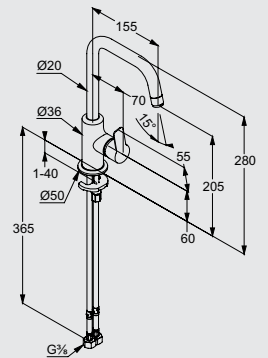

Customers also purchased

Pure&Easy shower mixer
KL374190565 (with diverter)

Pure&Easy shower mixer
KL374200565

Pure&Easy bath mixer
KL376810565

Scope of supply

Mixer tap
Flexible hoses
Mounting accessories