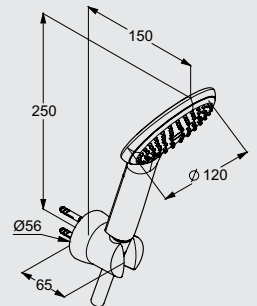

Scope of supply

Spray head
Kludi Suparaflex hose
Wall supply / holder