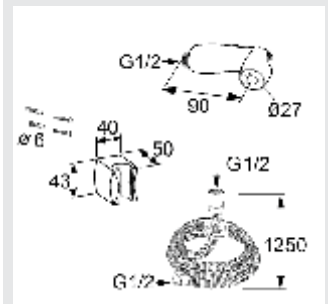

DN 15

Type/Option/Version	Colour and specification	Product Code	Matching Accessory

Trigger spray set
Chrome
With wall fastening

KL7304205

Regulating angle valve
SL054350699