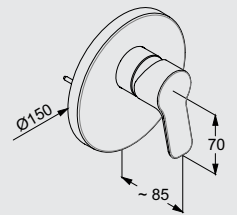

Scope of supply

Mixer tap
Mounting accessories

Customers also purchased

Pure&Easy Basin Mixer
KL373870565

Pure&Easy Basin Mixer
KL370240565