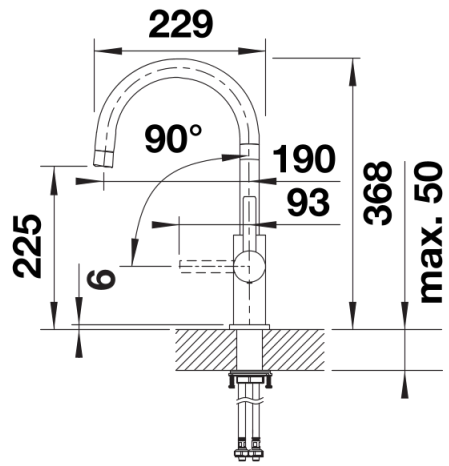

Scope of supply

- 360° swivel spout for greater reach
- Ø 35 mm tap hole required
- With ceramic disk cartridge
- Patented jet regulator for markedly reduced scaling
- Flexible connector pipes, 700 mm long and $\frac{3}{8}$ " nut
- Stabilisation plate to increase the stability of the tap when fitted in stainless steel sinks

Details

Swivel range

Side view hand gear 2D

Side view