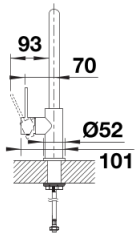

Scope of supply

- 360° swivel spout for greater reach
- Ø 35 mm tap hole required
- With ceramic disk cartridge
- Patented jet regulator for markedly reduced scaling
- Flexible connector pipes, 700 mm long and $\frac{3}{8}$ " nut
- Stabilisation plate to increase the stability of the tap when fitted in stainless steel sinks

Details

Swivel range

Side view hand gear 2D

Side view