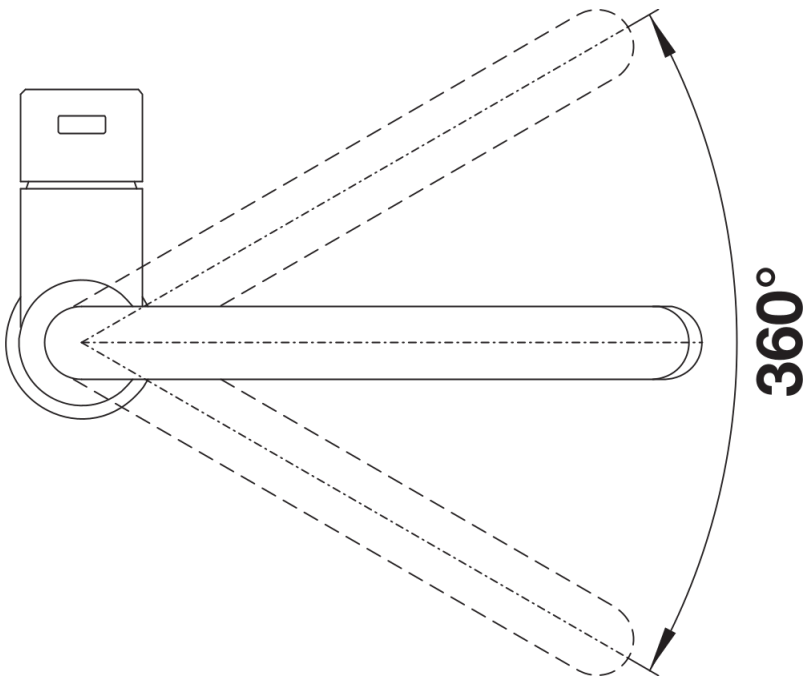

Product information sheet CANDOR

Item no. 523120

Benefits

- High-quality design in solid stainless steel, brushed finish
- Clear mixer tap design for modern kitchens
- High arched outlet for easy filling of pots and vases
- More freedom of movement with installations against a wall thanks to the control lever with vertical neutral position
- Energy-saving: basic setting of the control lever to cold start
- Also available with pull-out spray

Colours

Available colours:
stainless steel

solid stainless steel

Planning information

- Optionally available:
- Aerator set with clear spray and aerated spray for high-pressure mixer taps incl. service key

Scope of supply

- 360° swivel spout for greater reach
- Ø 35 mm tap hole required
- With ceramic disk cartridge
- Patented jet regulator for markedly reduced scaling
- Flexible connector pipes, 700 mm long and $\frac{3}{8}$ " nut
- Stabilisation plate to increase the stability of the tap when fitted in stainless steel sinks

Details

Swivel range

Side view hand gear 2D

Side view