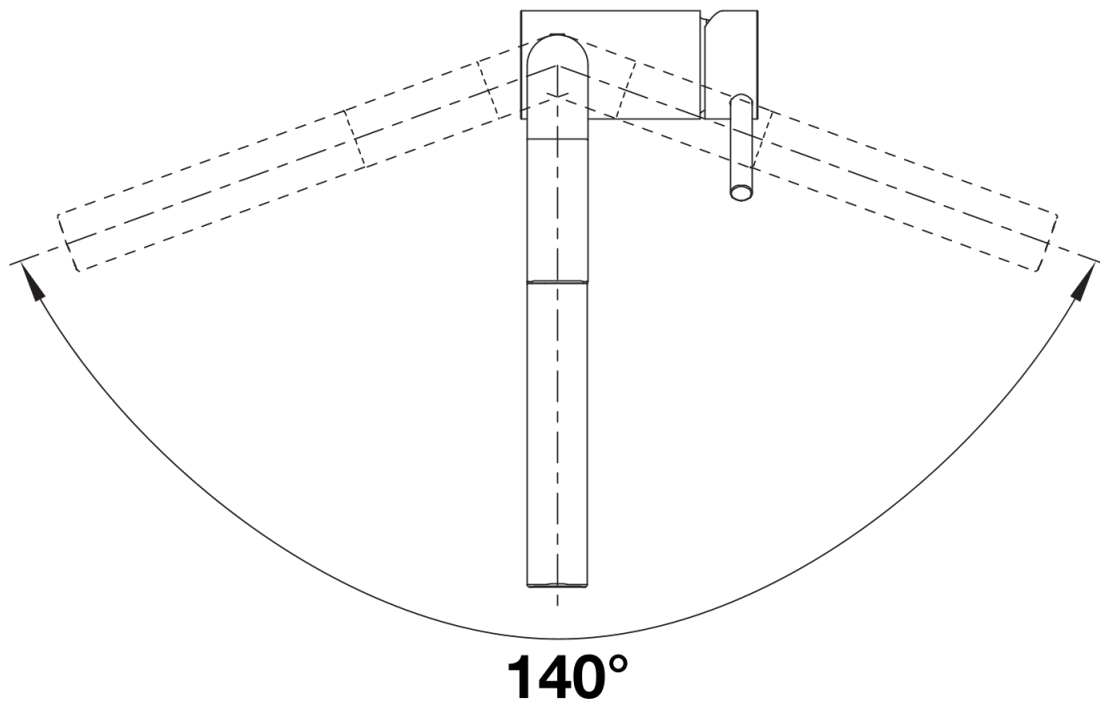

Scope of supply

- 140° swivel spout for greater reach
- Ø 35 mm tap hole required
- With ceramic disk cartridge
- Patented jet regulator for markedly reduced scaling
- Spray made of metal
- Metal-sheathed spray hose
- BLANCO hose weight for extended reach
- Flexible connector pipes, 700 mm long and $\frac{3}{8}$ " nut
- Stabilisation plate to increase the stability of the tap when fitted in stainless steel sinks
- With non-return valve and thus guaranteed against reflux in accordance with EN 1717

Details

Swivel range

Side view hand gear 2D

Side view