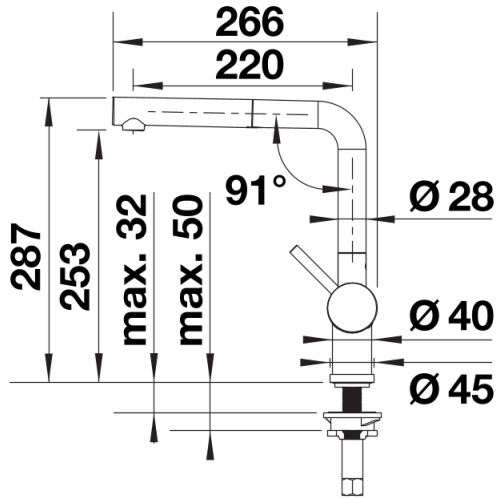

Scope of supply

- 140° swivel spout for greater reach
- Ø 35 mm tap hole required
- With ceramic disk cartridge
- Patented jet regulator for markedly reduced scaling
- Spray made of metal
- Metal-sheathed spray hose
- BLANCO hose weight for extended reach
- Flexible connector pipes, 700 mm long and $\frac{3}{8}$ " nut
- Stabilisation plate to increase the stability of the tap when fitted in stainless steel sinks
- With non-return valve and thus guaranteed against reflux in accordance with EN 1717

Details

Swivel range

Side view hand gear 2D

Side view