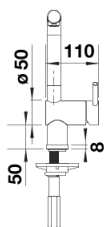

Scope of supply

- 140° swivel spout for greater reach
- Ø 35 mm tap hole required
- With ceramic disk cartridge
- Patented jet regulator for markedly reduced scaling
- Spray made of metal
- Metal-sheathed spray hose
- BLANCO hose weight for extended reach
- Flexible connector pipes, 700 mm long and $\frac{3}{8}$ " nut
- Stabilisation plate to increase the stability of the tap when fitted in stainless steel sinks
- With non-return valve and thus guaranteed against reflux in accordance with EN 1717

Details

Swivel range

Side view hand gear 2D

Side view