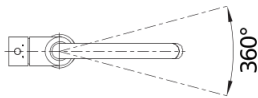

Product information sheet MIDA

Item no. 526649

Benefits

- Gently rounded spout on a slender body
- Black matt surface finish to precisely match the surroundings
- For the easy filling of tall pots and vases
- Enlarged working radius thanks to the 360° swivel spout

Colours

Available colours:

black matt

Special colours black matt

Scope of supply

- 360° swivel spout for greater reach
- Ø 35 mm tap hole required
- With ceramic disk cartridge
- Patented jet regulator for markedly reduced scaling
- Flexible connector pipes, 500 mm long and 3/8" nut
- Stabilisation plate to increase the stability of the tap when fitted in stainless steel sinks

Details

Swivel range

Side view hand gear 2D

Side view