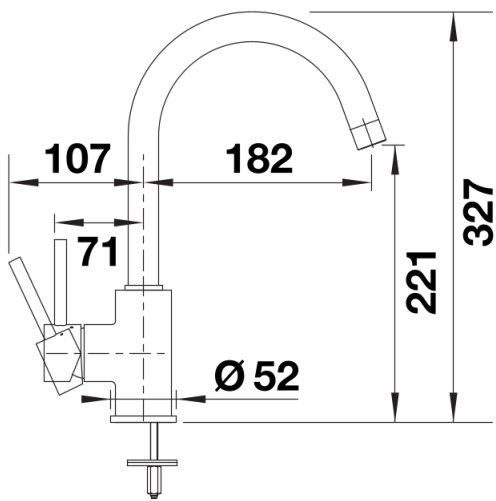

Product information sheet MIDA

Item no. 526649

Benefits

- Gently rounded spout on a slender body
- Black matt surface finish to precisely match the surroundings
- For the easy filling of tall pots and vases
- Enlarged working radius thanks to the 360° swivel spout

Colours

Available colours:

black matt

Special colours black matt

Scope of supply

- 360° swivel spout for greater reach
- Ø 35 mm tap hole required
- With ceramic disk cartridge
- Patented jet regulator for markedly reduced scaling
- Flexible connector pipes, 500 mm long and 3/8" nut
- Stabilisation plate to increase the stability of the tap when fitted in stainless steel sinks

Details

Swivel range

Side view hand gear 2D

Side view