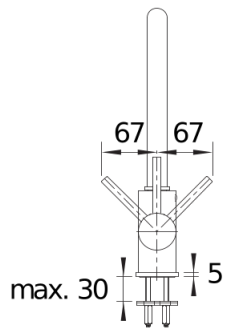

Product information sheet MIDA

Item no. 526649

Benefits

- Gently rounded spout on a slender body
- Black matt surface finish to precisely match the surroundings
- For the easy filling of tall pots and vases
- Enlarged working radius thanks to the 360° swivel spout

Colours

Available colours:

black matt

Special colours black matt

Scope of supply

- 360° swivel spout for greater reach
- Ø 35 mm tap hole required
- With ceramic disk cartridge
- Patented jet regulator for markedly reduced scaling
- Flexible connector pipes, 500 mm long and 3/8" nut
- Stabilisation plate to increase the stability of the tap when fitted in stainless steel sinks

Details

Swivel range

Side view hand gear 2D

Side view