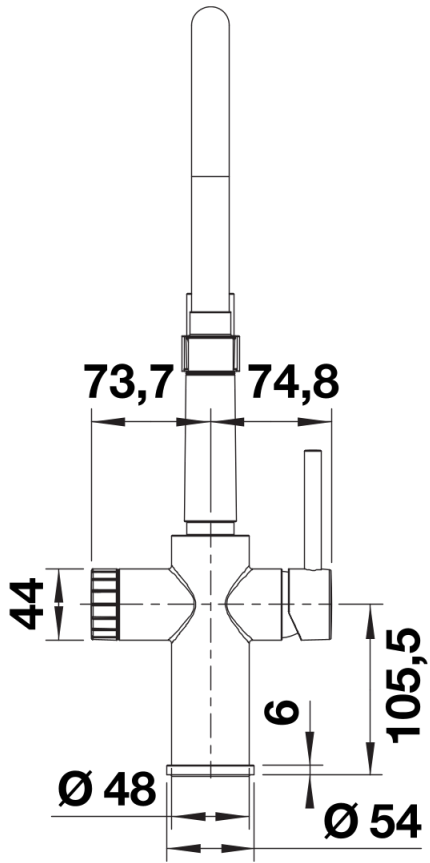

## Product information sheet CATRIS-S Flexo Filter

Item no. 526707

## Scope of supply

---

- 360° swivel spout for greater reach
- Ø 35 mm tap hole required
- Ceramic valve and disk cartridge
- Patented jet regulator for markedly reduced scaling
- Spray made of plastic
- Magnetized handspray holder for ease of use
- Black hose made of silicone
- Flexible connector pipes, 700 mm long and  $\frac{3}{8}$ " nut
- Stabilisation plate to increase the stability of the tap when fitted in stainless steel sinks
- With non-return valve and thus guaranteed against reflux in accordance with EN 1717
- Filter system not included

## Details

---

Side view hand gear 2D

Side view