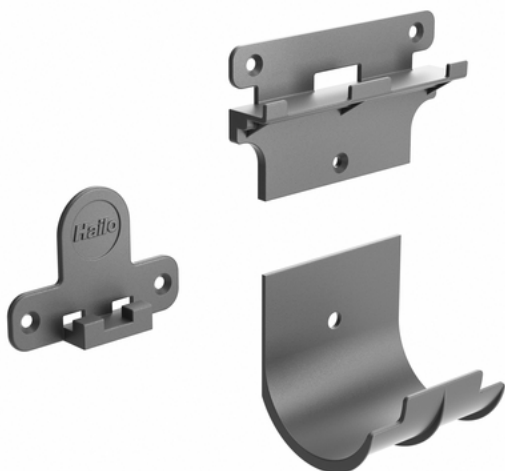

Easy Wall bracket

3206001

GTIN: 4007126370587

Practical wall bracket for HAILO plastic bins

- The Easy system consists of a three-part wall bracket for hanging HAILO plastic inner bins. The bin is hooked into the upper bracket and at the same time fixed upright on the lower bracket.
- A practical bin liner holder can be attached to the lower bracket.
- Whether in the cupboard, on the hinged door, on the outside of the cupboard or elsewhere, the holder can be attached quickly and easily.
- The holder is designed so that almost all HAILO inner bins for waste collection (e.g. organic waste) can be attached as required.
- Depending on the choice of inner bins, only the distance between the upper and lower holder needs to be taken into account.

Specifications

Color plastic parts	dark grey
Packing unit	100
Load capacity	up to 7.5 kg