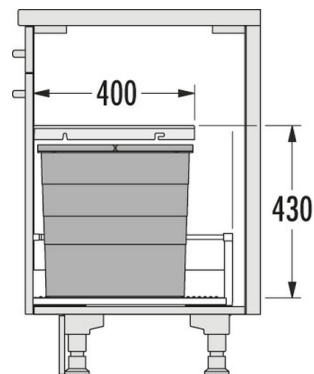

HAILO AS Allegro 380 28/28

3301671

GTIN: 4007126306241

For cabinets with pull-out shelf from 600 mm width

INSET

2 BUCKET

56 L

TOTAL

Suitable for cabinet width (cm)
60

System consists of:

- 2 inner bins (2x 28 l; bin height 380 mm)
- Removable system lid with practical storage option
- Allegro insert mat

The HAILO Allegro system is a flexible drawer solution for use in kitchen cabinets.

The flexible system also makes cleaning easy.

Specifications

| | |
|---------------------------------|----|
| Type of installation Inset | ✓ |
| Cabinet-width min. (cm) | 60 |
| Cabinet-width max. (cm) | 60 |
| Suitable for cabinet width (cm) | 60 |

PRODUCT SPECIFICATION SHEET

| | |
|--------------------------------------|---|
| Nominal drawer-depth (mm) ≥ | 500 |
| Installation inside available drawer | ✓ |
| Product dimensions (WxDxH) (mm) | 476 x 473 x 430 |
| Packing dimensions (WxDxH) (mm) | 575 x 510 x 280 |
| Number of bins | 2 |
| Lid | Plastic-lid single extension, sidewall-mounted |
| Capacity (l) | 2 x 28 l |
| Total volume (l) | 56 |
| Color plastic parts | dark grey |
| Weight incl. packing (kg) | 4,4 |