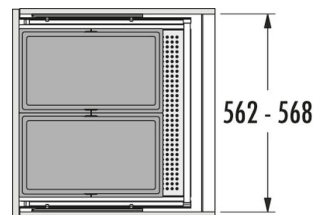

HAILO AS Allegro 380 28/28

3301671

GTIN: 4007126306241

For cabinets with pull-out shelf from 600 mm width

INSET

2 BUCKET

56 L

TOTAL

Suitable for cabinet width (cm)
60

System consists of:

- 2 inner bins (2x 28 l; bin height 380 mm)
- Removable system lid with practical storage option
- Allegro insert mat

The HAILO Allegro system is a flexible drawer solution for use in kitchen cabinets.

The flexible system also makes cleaning easy.

Specifications

| | |
|---------------------------------|----|
| Type of installation Inset | ✓ |
| Cabinet-width min. (cm) | 60 |
| Cabinet-width max. (cm) | 60 |
| Suitable for cabinet width (cm) | 60 |

PRODUCT SPECIFICATION SHEET

| | |
|--------------------------------------|---|
| Nominal drawer-depth (mm) ≥ | 500 |
| Installation inside available drawer | ✓ |
| Product dimensions (WxDxH) (mm) | 476 x 473 x 430 |
| Packing dimensions (WxDxH) (mm) | 575 x 510 x 280 |
| Number of bins | 2 |
| Lid | Plastic-lid single extension, sidewall-mounted |
| Capacity (l) | 2 x 28 l |
| Total volume (l) | 56 |
| Color plastic parts | dark grey |
| Weight incl. packing (kg) | 4,4 |