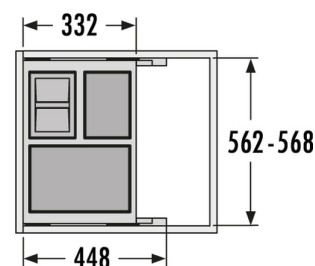

HAILO AS Cargo Soft short 600 20/10/10/D

3610681

GTIN: 4007126362568

For cabinets with front-mount-door of 600 mm width

SLIDE

3 BUCKET

40 L

TOTAL

Suitable for cabinet width (cm)
60

Extra-short waste-recycling-system for fully equipped sink-cabinets

Specifications

Type of installation	Slide	✓
Cabinet-width min. (cm)	60	
Cabinet-width max. (cm)	60	
Suitable for cabinet width (cm)	60	
available Cabinet-depth min. (mm)	450	
Sidewall mounted		✓
Slides	covered, dampened slides with self-closing device with fully synchronized over-travel	
Side-wall thickness (mm)	16 - 19 (self-adjusting)	
Product dimensions (WxDxH) (mm)	562 - 568 x 332 x 370	
Packing dimensions (WxDxH) (mm)	490 x 320 x 620	
System-depth (mm)	448	
Number of bins	3	

PRODUCT SPECIFICATION SHEET

Lid	Sheet metal system Lid + Lid for 10 l
Capacity (l)	1 x 20 + 2 x 10
Total volume (l)	40
Color metal parts	silver-coloured
Color plastic parts	light-grey
Weight incl. packing (kg)	12,2