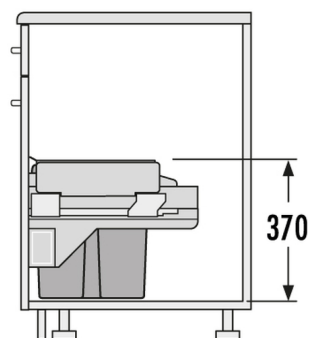

HAILO AS Cargo Soft short 600 20/10/10/D

3610681

GTIN: 4007126362568

For cabinets with front-mount-door of 600 mm width

SLIDE

3 BUCKET

40 L

TOTAL

Suitable for cabinet width (cm)
60

Extra-short waste-recycling-system for fully equipped sink-cabinets

Specifications

Type of installation	Slide	✓
Cabinet-width min. (cm)	60	
Cabinet-width max. (cm)	60	
Suitable for cabinet width (cm)	60	
available Cabinet-depth min. (mm)	450	
Sidewall mounted		✓
Slides	covered, dampened slides with self-closing device with fully synchronized over-travel	
Side-wall thickness (mm)	16 - 19 (self-adjusting)	
Product dimensions (WxDxH) (mm)	562 - 568 x 332 x 370	
Packing dimensions (WxDxH) (mm)	490 x 320 x 620	
System-depth (mm)	448	
Number of bins	3	

PRODUCT SPECIFICATION SHEET

Lid	Sheet metal system Lid + Lid for 10 l
Capacity (l)	1 x 20 + 2 x 10
Total volume (l)	40
Color metal parts	silver-coloured
Color plastic parts	light-grey
Weight incl. packing (kg)	12,2