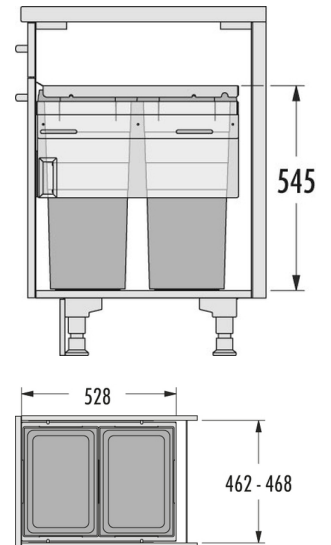

HAILO AS Euro Cargo 500 38/38 dark grey

3619721

GTIN: 4007126305169

For front-mount-door cabinets of 500 mm width

SLIDE

2 BUCKET

76 L

TOTAL

Suitable for cabinet width (cm)

50

Specifications

Type of installation	Slide	✓
Cabinet-width min. (cm)		50
Cabinet-width max. (cm)		50
Suitable for cabinet width (cm)		50
available Cabinet-depth min. (mm)		528
Sidewall mounted		✓
Slides	covered, dampened slides with self-closing device with fully synchronized over-travel	
Side-wall thickness (mm)	16 - 19 (self-adjusting)	
Product dimensions (WxDxH) (mm)	462- 468 x 528 x 545	
Packing dimensions (WxDxH) (mm)	490 x 320 x 620	
System-depth (mm)	528	
Lid	Sheet metal system Lid	
Number of bins	2	
Capacity (l)	2 x 38	
Total volume (l)	76	

PRODUCT SPECIFICATION SHEET

Color plastic parts	dark grey
Color metal parts	dark grey
Weight incl. packing (kg)	13,3