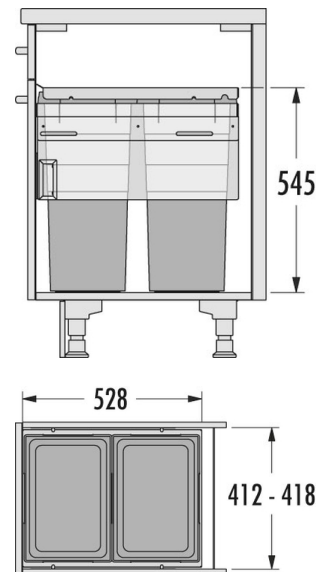

HAILO AS Euro Cargo 450 38/38 dark grey

3619731

GTIN: 4007126300881

For cabinets with front-mounted door of
450 mm width

SLIDE

2 BUCKET

76 L

TOTAL

Suitable for cabinet width (cm)
45

Specifications

Type of installation	Slide	✓
Cabinet-width min. (cm)		45
Cabinet-width max. (cm)		45
Suitable for cabinet width (cm)		45
available Cabinet-depth min. (mm)		528
Sidewall mounted		✓
Slides		covered, dampened slides with self-closing device with fully synchronized over-travel
Side-wall thickness (mm)		16 - 19 (self-adjusting)
Product dimensions (WxDxH) (mm)		412 - 418 x 528 x 545
Packing dimensions (WxDxH) (mm)		490 x 320 x 620
System-depth (mm)		528
Number of bins		2
Lid		Sheet metal system Lid
Capacity (l)		2 x 38
Total volume (l)		76

PRODUCT SPECIFICATION SHEET

Color metal parts	dark grey
Color plastic parts	dark grey
Weight incl. packing (kg)	13