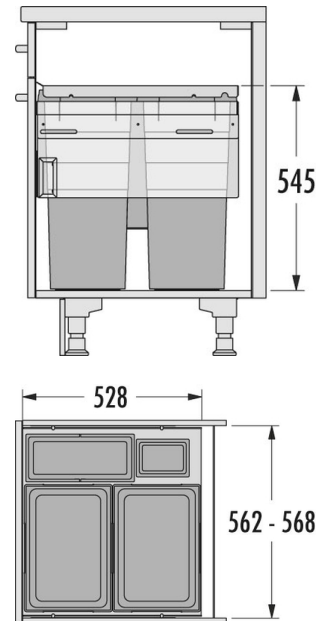

HAILO AS Euro Cargo 600
38/38/12/D/2,5 dark grey

3619771

GTIN: 4007126300980

For cabinets with front-mount-door of 600 mm width

SLIDE

4 BUCKET

91 L

TOTAL

Suitable for cabinet width (cm)
60

Specifications

Type of installation	Slide	✓
Cabinet-width min. (cm)		60
Cabinet-width max. (cm)		60
Suitable for cabinet width (cm)		60
available Cabinet-depth min. (mm)		528
Sidewall mounted		✓
Slides		covered, dampened slides with self-closing device with fully synchronized over-travel
Side-wall thickness (mm)		16 - 19 (self-adjusting)
Product dimensions (WxDxH) (mm)		562 - 568 x 528 x 545
Packing dimensions (WxDxH) (mm)		590 x 325 x 620
System-depth (mm)		528
Number of bins		4
Lid		Sheet metal system Lid + Lid for 12 l
Capacity (l)		2 x 38 + 1 x 12 + 1 x 2,5
Total volume (l)		91

PRODUCT SPECIFICATION SHEET

Color metal parts	dark grey
Color plastic parts	dark grey
Weight incl. packing (kg)	15,5