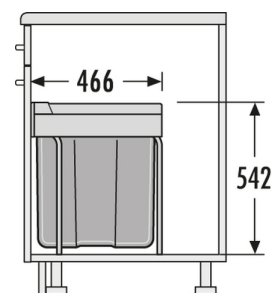

HAILO AS Easy Cargo 42

3668401

GTIN: 4007126366849

For hinged door cabinets from 400 mm width

SWING

1 BUCKET

42 L

TOTAL

Suitable for cabinet width (cm)
40, 45, 50, 60, 80, 90

- Practical storage area integrated in the lid

Specifications

Type of installation	Swing	✓
Cabinet-width min. (cm)		40
Cabinet-width max. (cm)		90
Suitable for cabinet width (cm)		40, 45, 50, 60, 80, 90
available Cabinet-depth min. (mm)		466
Bottom-mounted		✓
Slides		Full extension
Product dimensions (WxDxH) (mm)		320 x 466 x 542
Packing dimensions (WxDxH) (mm)		345 x 510 x 560
Number of bins		1
Lid		Lid with practical storage area
Total volume (l)		42
Color metal parts		silver-coloured
Color plastic parts		light grey