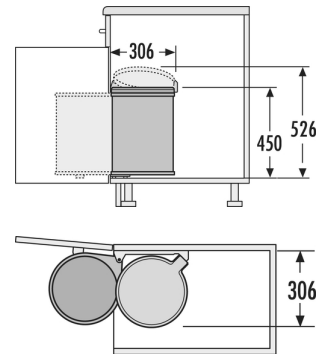

HAILO AS Big Box 20 silver/black

3720211

GTIN: 4007126372024

For hinged door cabinets from 400 mm width.

SWING

1 BUCKET

20 L

TOTAL

Suitable for cabinet width (cm)
40, 45, 50, 60, 80, 90

- Attention! Not suitable in combination with dampened door hinges
- May be installed on left or on right sidewall

Specifications

Type of installation	Swing	✓
Cabinet-width min. (cm)		40
Cabinet-width max. (cm)		90
Suitable for cabinet width (cm)		40, 45, 50, 60, 80, 90
available Cabinet-depth min. (mm)		306
Sidewall mounted		✓
Product dimensions (WxDxH) (mm)		306 x 306 x 450
Packing dimensions (WxDxH) (mm)		295 x 295 x 431
Number of bins		1
Lid		Automatic spring-loaded, lifted lid
Total volume (l)		20
Color metal parts		silver-coloured
Color plastic parts		black

PRODUCT SPECIFICATION SHEET

Weight incl. packing (kg)

2,8
