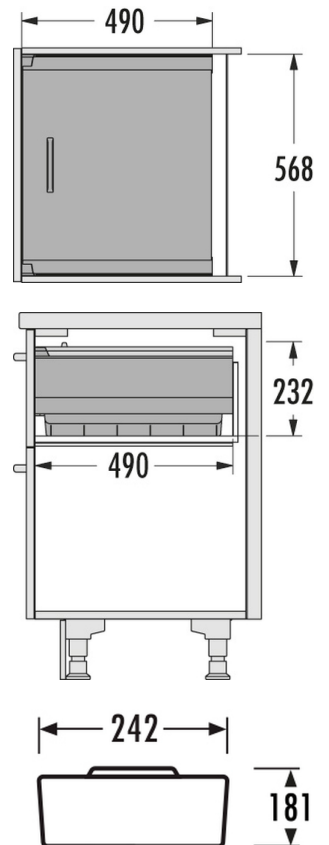

## HAILO Pantry Box

**3960601**

GTIN: 4007126396044

For cabinets and drawers with pull-out shelf from 600 mm width

Suitable for cabinet width (cm)  
60

- the stable, easy-to-clean plastic box is the base of the Pantry Box
- included, removable plastic grid with drainage- and ventilation-slots
- covered by an innovative Safety-Glass Sliding Lid it stores and covers the food hygienically and visibly
- including wooden grid for bakery products and plastic grid for vegetables
- including carry-box (transportable plastic container with handle)
- fits into any 60 cm drawer-system made by Blum, Grass; Herrich of nominal depth NT 500 mm

### Specifications

Type of installation Inset	✓
Cabinet-width min. (cm)	60
Cabinet-width max. (cm)	60
Suitable for cabinet width (cm)	60
Nominal drawer-depth (mm) ≥	500
Product dimensions (DxH) (mm)	490 x 232
Packing dimensions (WxDxH) (mm)	730 x 600 x 330

# PRODUCT SPECIFICATION SHEET

---

Installation inside available drawer	✓
Side-wall thickness (mm)	16
Lid	Safety-Glass Sliding Lid
Color plastic parts	white, dark grey
Weight incl. packing (kg)	9,6