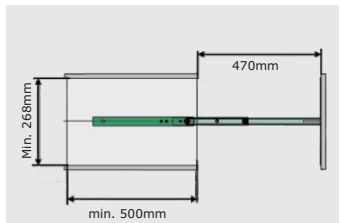

Larder Units

Dispensa 300 K-Line

The Dispensa ensures the most optimal use of space on a very small footprint through use of the entire width and depth of the cabinet.

- Clear contents view and easy access
- Full-extension Synchronatic runner system
- Integrated soft-close and soft-open
- Shelf height adjustment
- High payload
- 5 Trays = 5 levels of storage

Type/Option/Version	Colour and specification

Anthracite
K-Line
5 Trays

300mm
cabinet size

Image	Items	Product Codes

Dispensa Runner KS0942359846
Dispensa frame (1900-2300mm) KS0543839846
Dispensa bracket set KS2322169846
300mm K-Line Trays (x5) KS0021669846

Optional Accessories & Spares

Customers also purchased

Scope of supply

- 1 x Runner set (top & bottom)
- 1 x Frame set
- 1 x Bracket set
- 5 x Trays
- Mounting instructions