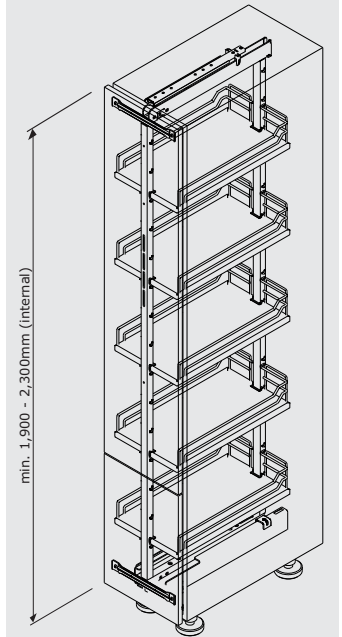

Optional Accessories & Spares

Customers also purchased

Scope of supply

- 1 x Runner set (top & bottom)
- 1 x Frame set
- 1 x Bracket set
- 5 x Trays
- Mounting instructions