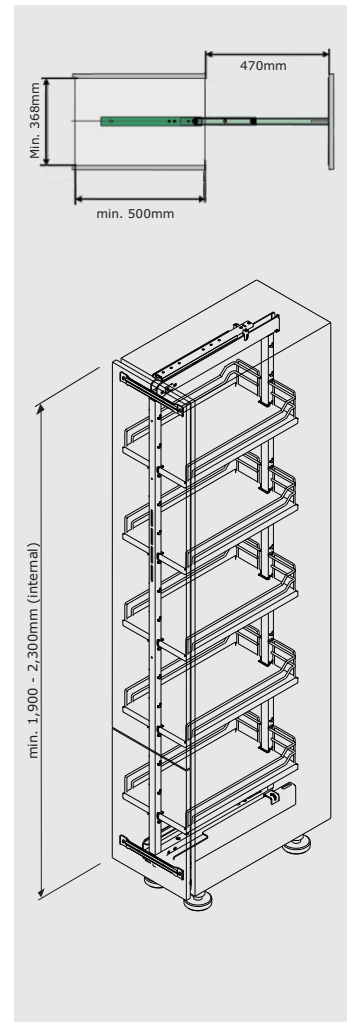

### Dispensa 400 K-Line

The Dispensa ensures the most optimal use of space on a very small footprint through use of the entire width and depth of the cabinet.

- Clear contents view and easy access
- Full-extension Synchronatic runner system
- Integrated soft-close and soft-open
- Shelf height adjustment
- High payload
- 5 Trays = 5 levels of storage

Type/Option/Version	Colour and specification
---------------------	--------------------------

Anthracite  
K-Line  
5 Trays

**400mm**  
cabinet size

Image	Items	Product Codes
-------	-------	---------------

Dispensa Runner KS0942359846  
 Dispensa frame (1900-2300mm) KS0543839846  
 Dispensa bracket set KS2322179846  
 400mm K-Line Trays (x5) KS0021679846

#### Scope of supply

- 1 x Runner set (top & bottom)
- 1 x Frame set
- 1 x Bracket set
- 5 x Trays
- Mounting instructions