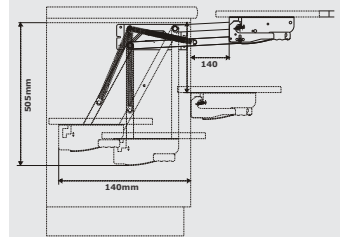

Base Units

Mixer Lifter

The worktop extender allows the user to effortlessly access stored kitchen appliances, use them and easily return them to storage.

- Maximum load capacity 8kg
- Useable height: 310mm
- Space-saving design
- Arms only supplied to allow custom installation
- Remains stable and horizontal

 Max 8kg*

450 mm min. cabinet size

Type/Option/
Version

Colour and
specification

White &
chrome

Image

Items

Product
Codes

Scope of supply

- 1 x Left arm/mechanism
- 1 x Right arm/mechanism

NOTE: Work top base not included

*Max. weight includes work top